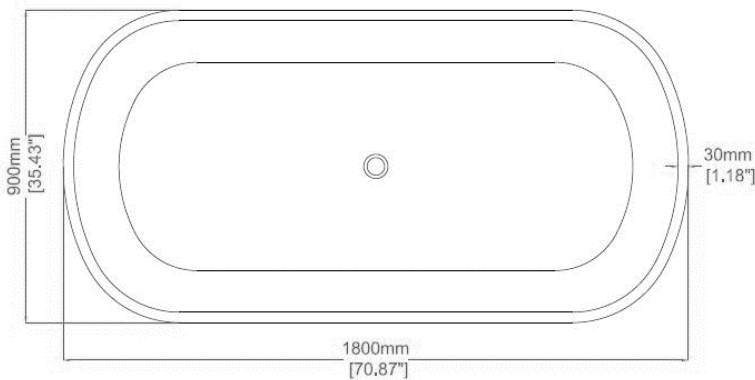

Skye

Specification Sheet

Freestanding bath

H33102

1800 x 900 x 525 mm

70.87 x 35.43 x 20.67 inches

Available in various reconstituted stone colours.

Please order Chrome / MarbleForm™ pop up waste separately.

Technical Information	
Weight	238 kg / 525 lbs
Weight with Water	688 kg / 1517 lbs
Capacity	450 L / 118.80 US gal
Water Depth to Overflow	418 mm / 16.46 inches

* Due to the hand-finished nature of our products, minor variation in dimensions can be expected.