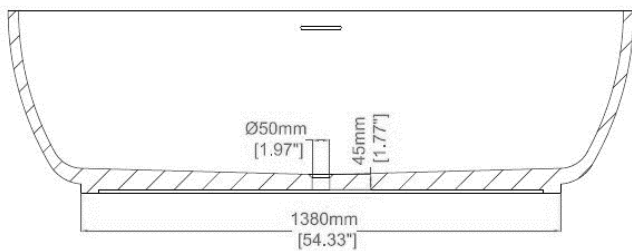

Skye

Specification Sheet

Freestanding bath

H33102

1800 x 900 x 525 mm

70.87 x 35.43 x 20.67 inches

Available in various reconstituted stone colours.

Please order Chrome / MarbleForm™ pop up waste separately.

Technical Information	
Weight	238 kg / 525 lbs
Weight with Water	688 kg / 1517 lbs
Capacity	450 L / 118.80 US gal
Water Depth to Overflow	418 mm / 16.46 inches

* Due to the hand-finished nature of our products, minor variation in dimensions can be expected.