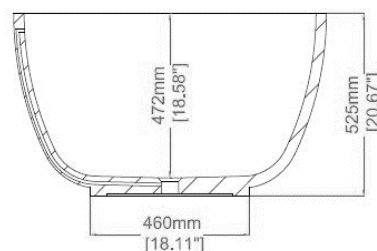

Skye

Specification Sheet

Freestanding bath

H33102

1800 x 900 x 525 mm

70.87 x 35.43 x 20.67 inches

Available in various reconstituted stone colours.

Please order Chrome / MarbleForm™ pop up waste separately.

Technical Information	
Weight	238 kg / 525 lbs
Weight with Water	688 kg / 1517 lbs
Capacity	450 L / 118.80 US gal
Water Depth to Overflow	418 mm / 16.46 inches

* Due to the hand-finished nature of our products, minor variation in dimensions can be expected.