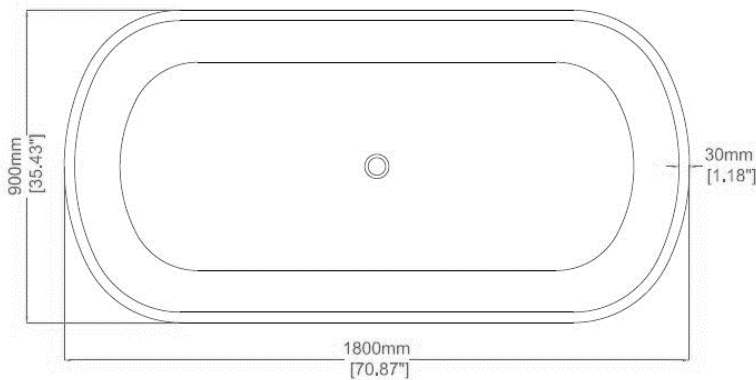

Skye

Freestanding bath

H33102

1800 x 900 x 525 mm

70.87 x 35.43 x 20.67 inches

Available in various reconstituted stone colours.

Please order Chrome / MarbleForm™ pop up waste separately.

UV Resistant

Technical Information	
Weight	238 kg / 525 lbs
Weight with Water	688 kg / 1,517 lbs
Capacity	450 L / 118.80 US gal
Water Depth to Overflow	418 mm / 16.46 inches

* Due to the hand-finished nature of our products, minor variation in dimensions can be expected.