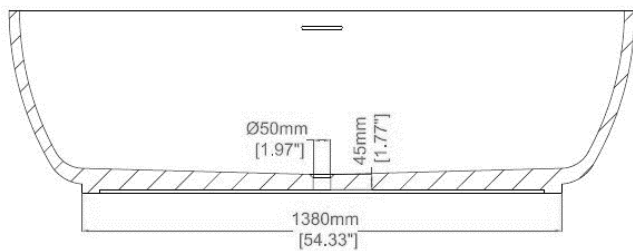

Skye

Freestanding bath

H33102

1800 x 900 x 525 mm

70.87 x 35.43 x 20.67 inches

Available in various reconstituted stone colours.

Please order Chrome / MarbleForm™ pop up waste separately.

UV Resistant

Technical Information	
Weight	238 kg / 525 lbs
Weight with Water	688 kg / 1,517 lbs
Capacity	450 L / 118.80 US gal
Water Depth to Overflow	418 mm / 16.46 inches

* Due to the hand-finished nature of our products, minor variation in dimensions can be expected.