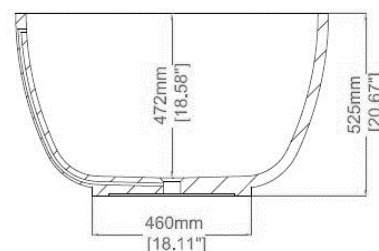

Skye

Freestanding bath

H33102

1800 x 900 x 525 mm

70.87 x 35.43 x 20.67 inches

Available in various reconstituted stone colours.

Please order Chrome / MarbleForm™ pop up waste separately.

UV Resistant

Technical Information	
Weight	238 kg / 525 lbs
Weight with Water	688 kg / 1,517 lbs
Capacity	450 L / 118.80 US gal
Water Depth to Overflow	418 mm / 16.46 inches

* Due to the hand-finished nature of our products, minor variation in dimensions can be expected.