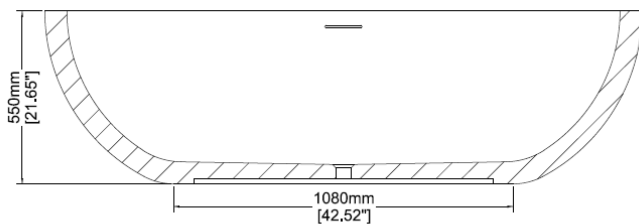

### H32501

1900 x 1100 x 550 mm

74.80 x 43.31 x 21.65 inches

Available in various reconstituted stone colours.

Please order Chrome / MarbleForm™ pop up waste separately.

UV Resistant

Slip Resistant

Stain Resistant

Technical Information	
<b>Weight</b>	258 kg / 569 lbs
<b>Weight with Water</b>	638 kg / 1407 lbs
<b>Capacity</b>	380 L / 100.32 US gal
<b>Water Depth to Overflow</b>	434 mm / 17.09 inches

\* Due to the hand-finished nature of our products, minor variation in dimensions can be expected.