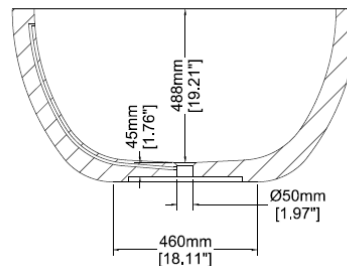

### H32501

1900 x 1100 x 550 mm

74.80 x 43.31 x 21.65 inches

Available in various reconstituted stone colours.

Please order Chrome / MarbleForm™ pop up waste separately.

UV Resistant

Slip Resistant

Stain Resistant

Technical Information	
<b>Weight</b>	258 kg / 569 lbs
<b>Weight with Water</b>	638 kg / 1407 lbs
<b>Capacity</b>	380 L / 100.32 US gal
<b>Water Depth to Overflow</b>	434 mm / 17.09 inches

\* Due to the hand-finished nature of our products, minor variation in dimensions can be expected.