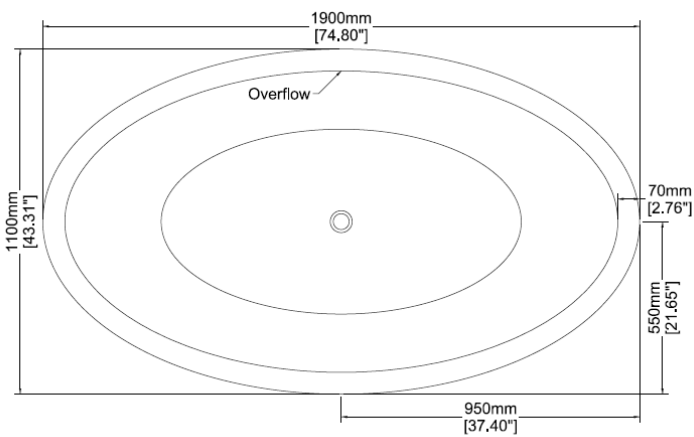

### H32501

1900 x 1100 x 550 mm

74.80 x 43.31 x 21.65 inches

Available in various reconstituted stone colours.

Please order Chrome / MarbleForm™ pop up waste separately.

UV Resistant

Slip Resistant

Stain Resistant

Technical Information	
<b>Weight</b>	258 kg / 569 lbs
<b>Weight with Water</b>	638 kg / 1407 lbs
<b>Capacity</b>	380 L / 100.32 US gal
<b>Water Depth to Overflow</b>	434 mm / 17.09 inches

\* Due to the hand-finished nature of our products, minor variation in dimensions can be expected.