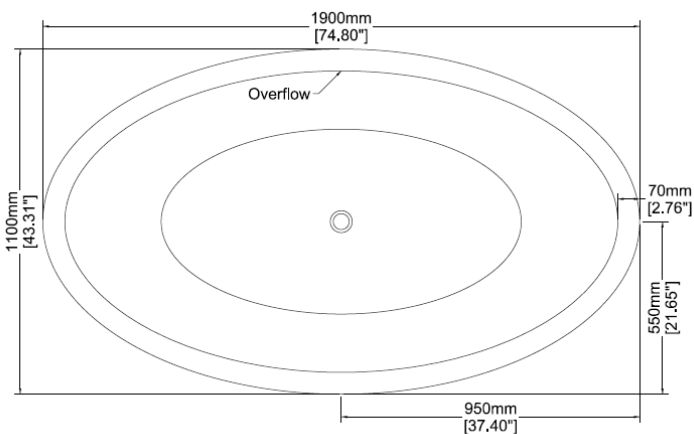

Serenity

Freestanding bath

H32501

1900 x 1100 x 550 mm

74.80 x 43.31 x 21.65 inches

Available in various reconstituted stone colours.

Please order Chrome / MarbleForm™ pop up waste separately.

UV Resistant

Technical Information	
Weight	258 kg / 569 lbs
Weight with Water	638 kg / 1,407 lbs
Capacity	380 L / 100.32 US gal
Water Depth to Overflow	434 mm / 17.09 inches

* Due to the hand-finished nature of our products, minor variation in dimensions can be expected.