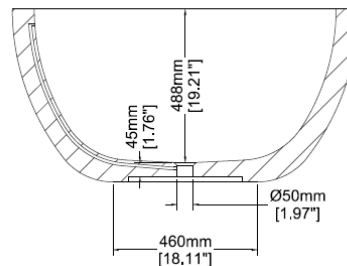

Serenity

Freestanding bath

H32501

1900 x 1100 x 550 mm

74.80 x 43.31 x 21.65 inches

Available in various reconstituted stone colours.

Please order Chrome / MarbleForm™ pop up waste separately.

UV Resistant

Technical Information	
Weight	258 kg / 569 lbs
Weight with Water	638 kg / 1,407 lbs
Capacity	380 L / 100.32 US gal
Water Depth to Overflow	434 mm / 17.09 inches

* Due to the hand-finished nature of our products, minor variation in dimensions can be expected.