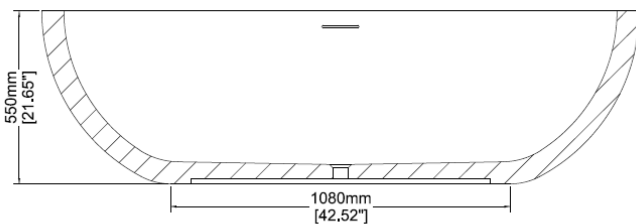

Serenity

Freestanding bath

H32501

1900 x 1100 x 550 mm

74.80 x 43.31 x 21.65 inches

Available in various reconstituted stone colours.

Please order Chrome / MarbleForm™ pop up waste separately.

UV Resistant

Technical Information	
Weight	258 kg / 569 lbs
Weight with Water	638 kg / 1,407 lbs
Capacity	380 L / 100.32 US gal
Water Depth to Overflow	434 mm / 17.09 inches

* Due to the hand-finished nature of our products, minor variation in dimensions can be expected.