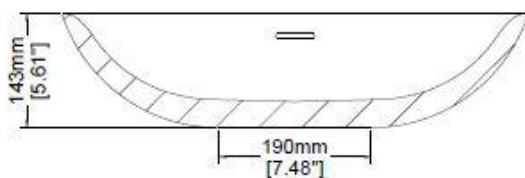

Ellipse - Tapered Rim

Countertop basin

H31326

580 x 335 x 143 mm

22.83 x 13.19 x 5.61 inches

Available in various reconstituted stone colours.

Please order Chrome / MarbleForm™ pop up waste separately.

UV Resistant

Technical Information	
Weight	13 kg / 29 lbs
Weight with Water	22 kg / 49 lbs
Capacity	9 L / 2.38 US gal
Water Depth to Overflow	77 mm / 3.03 inches

* Due to the hand-finished nature of our products, minor variation in dimensions can be expected.