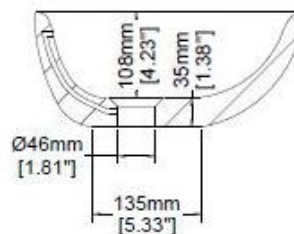

Ellipse - Tapered Rim

Countertop basin

H31326

580 x 335 x 143 mm

22.83 x 13.19 x 5.61 inches

Available in various reconstituted stone colours.

Please order Chrome / MarbleForm™ pop up waste separately.

UV Resistant

Technical Information	
Weight	13 kg / 29 lbs
Weight with Water	22 kg / 49 lbs
Capacity	9 L / 2.38 US gal
Water Depth to Overflow	77 mm / 3.03 inches

* Due to the hand-finished nature of our products, minor variation in dimensions can be expected.