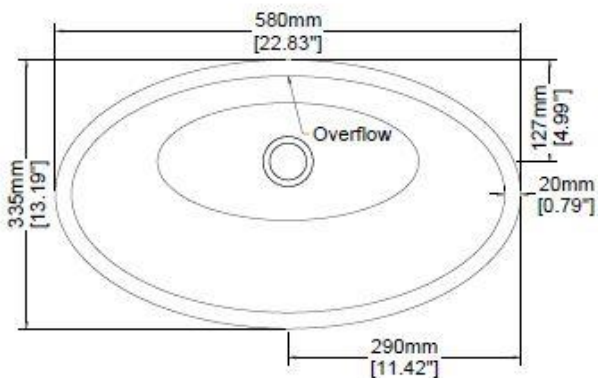

Ellipse - Tapered Rim

Countertop basin

H31326

580 x 335 x 143 mm

22.83 x 13.19 x 5.61 inches

Available in various reconstituted stone colours.

Please order Chrome / MarbleForm™ pop up waste separately.

UV Resistant

Technical Information	
Weight	13 kg / 29 lbs
Weight with Water	22 kg / 49 lbs
Capacity	9 L / 2.38 US gal
Water Depth to Overflow	77 mm / 3.03 inches

* Due to the hand-finished nature of our products, minor variation in dimensions can be expected.