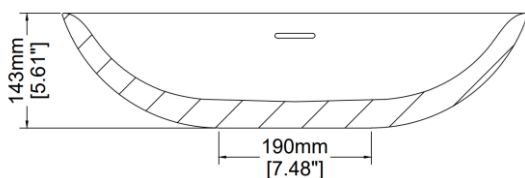

Ellipse - Tapered Rim

Countertop basin

H31326

580 x 335 x 143 mm

22.83 x 13.19 x 5.61 inches

Available in various reconstituted stone colours.

Please order Chrome / MarbleForm™ pop up waste separately.

UV Resistant

Technical Information	
Weight	13 kg / 29 lbs
Weight with Water	22 kg / 49 lbs
Capacity	9 L / 2.38 US gal
Water Depth to Overflow	77 mm / 3.03 inches

* Due to the hand-finished nature of our products, minor variation in dimensions can be expected.