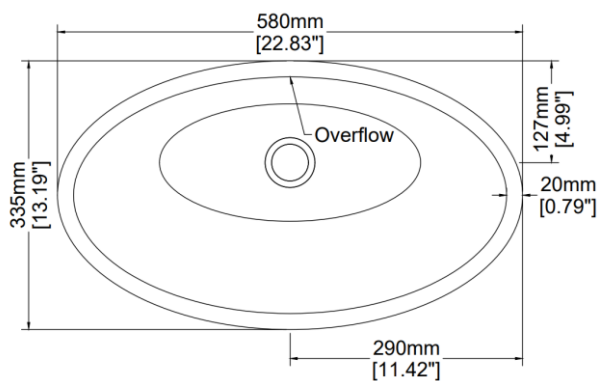

Ellipse - Tapered Rim

Countertop basin

H31326

580 x 335 x 143 mm

22.83 x 13.19 x 5.61 inches

Available in various reconstituted stone colours.

Please order Chrome / MarbleForm™ pop up waste separately.

UV Resistant

Technical Information	
Weight	13 kg / 29 lbs
Weight with Water	22 kg / 49 lbs
Capacity	9 L / 2.38 US gal
Water Depth to Overflow	77 mm / 3.03 inches

* Due to the hand-finished nature of our products, minor variation in dimensions can be expected.