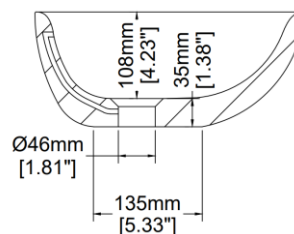

Ellipse - Tapered Rim

Countertop basin

H31326

580 x 335 x 143 mm

22.83 x 13.19 x 5.61 inches

Available in various reconstituted stone colours.

Please order Chrome / MarbleForm™ pop up waste separately.

UV Resistant

Technical Information	
Weight	13 kg / 29 lbs
Weight with Water	22 kg / 49 lbs
Capacity	9 L / 2.38 US gal
Water Depth to Overflow	77 mm / 3.03 inches

* Due to the hand-finished nature of our products, minor variation in dimensions can be expected.