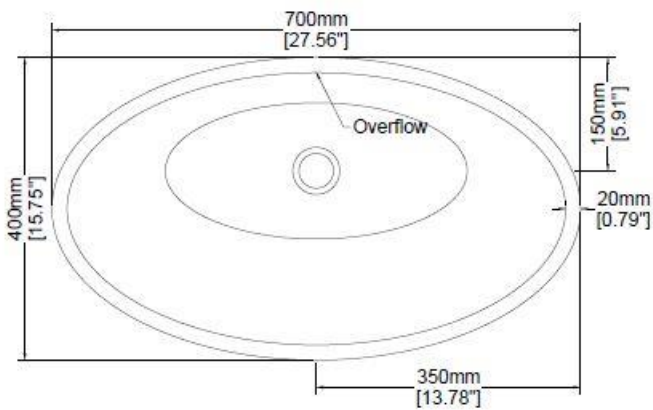

Ellipse

Countertop basin

H31323

700 x 400 x 143 mm

27.56 x 15.75 x 5.61 inches

Available in various reconstituted stone colours.

Please order Chrome / MarbleForm™ pop up waste separately.

UV Resistant

| Technical Information | |
|-------------------------|---------------------|
| Weight | 15 kg / 33 lbs |
| Weight with Water | 24 kg / 53 lbs |
| Capacity | 9 L / 2.38 US gal |
| Water Depth to Overflow | 77 mm / 3.03 inches |