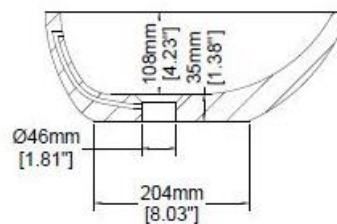

Ellipse

Countertop basin

H31323

700 x 400 x 143 mm

27.56 x 15.75 x 5.61 inches

Available in various reconstituted stone colours.

Please order Chrome / MarbleForm™ pop up waste separately.

UV Resistant

| Technical Information | |
|-------------------------|---------------------|
| Weight | 15 kg / 33 lbs |
| Weight with Water | 24 kg / 53 lbs |
| Capacity | 9 L / 2.38 US gal |
| Water Depth to Overflow | 77 mm / 3.03 inches |