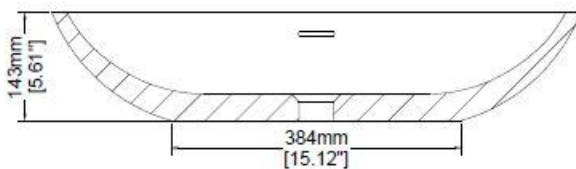

Ellipse

Countertop basin

H31323

700 x 400 x 143 mm

27.56 x 15.75 x 5.61 inches

Available in various reconstituted stone colours.

Please order Chrome / MarbleForm™ pop up waste separately.

UV Resistant

| Technical Information | |
|-------------------------|---------------------|
| Weight | 15 kg / 33 lbs |
| Weight with Water | 24 kg / 53 lbs |
| Capacity | 9 L / 2.38 US gal |
| Water Depth to Overflow | 77 mm / 3.03 inches |