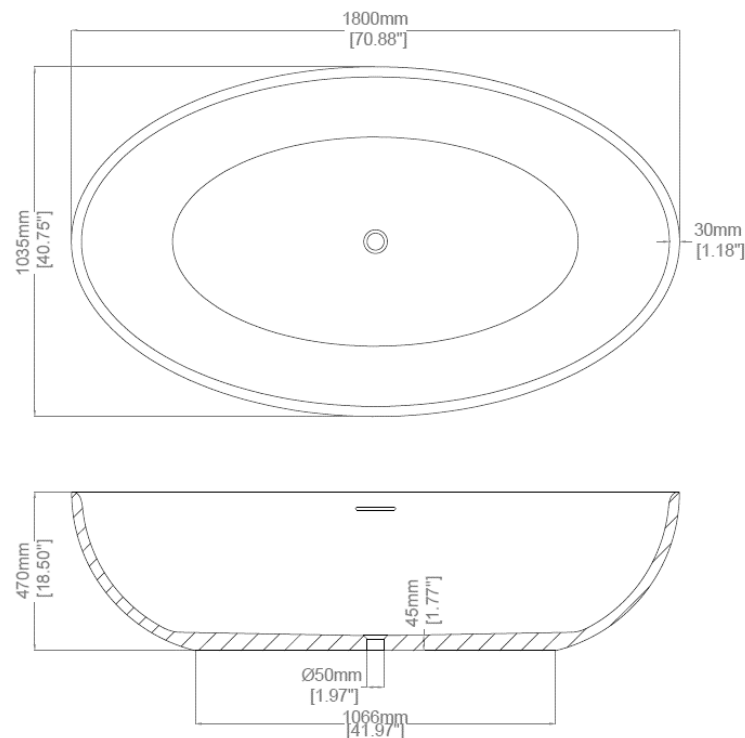

Ellipse - Tapered Rim

Freestanding bath

H31306

1800 x 1035 x 470 mm

70.87 x 40.75 x 18.50 inches

Available in various reconstituted stone colours.

Please order Chrome / MarbleForm™ pop up waste separately.

UV Resistant

Technical Information	
Weight	244 kg / 538 lbs
Weight with Water	614 kg / 1,354 lbs
Capacity	370 L / 97.68 US gal
Water Depth to Overflow	371 mm / 14.61 inches

* Due to the hand-finished nature of our products, minor variation in dimensions can be expected.