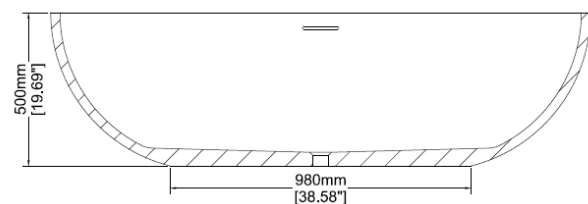

### H31302

1760 x 1030 x 500 mm

69.29 x 40.55 x 19.69 inches

Available in various reconstituted stone colours.

Please order Chrome / MarbleForm™ pop up waste separately.

UV Resistant

Slip Resistant

Stain Resistant

Technical Information	
Weight	195 kg / 430 lbs
Weight with Water	585 kg / 1290 lbs
Capacity	390 L / 102.96 US gal
Water Depth to Overflow	401 mm / 15.79 inches

\* Due to the hand-finished nature of our products, minor variation in dimensions can be expected.