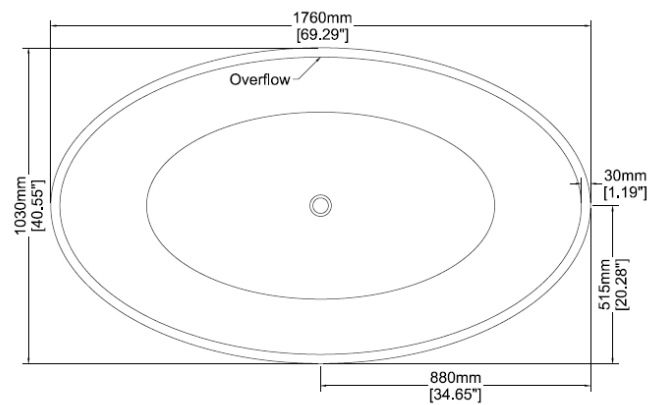

### H31302

1760 x 1030 x 500 mm

69.29 x 40.55 x 19.69 inches

Available in various reconstituted stone colours.

Please order Chrome / MarbleForm™ pop up waste separately.

UV Resistant

Slip Resistant

Stain Resistant

Technical Information	
Weight	195 kg / 430 lbs
Weight with Water	585 kg / 1290 lbs
Capacity	390 L / 102.96 US gal
Water Depth to Overflow	401 mm / 15.79 inches

\* Due to the hand-finished nature of our products, minor variation in dimensions can be expected.