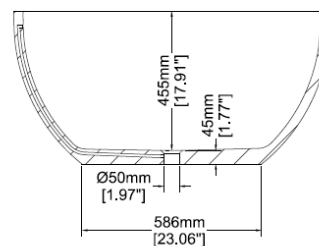

### H31302

1760 x 1030 x 500 mm

69.29 x 40.55 x 19.69 inches

Available in various reconstituted stone colours.

Please order Chrome / MarbleForm™ pop up waste separately.

UV Resistant

Slip Resistant

Stain Resistant

Technical Information	
Weight	195 kg / 430 lbs
Weight with Water	585 kg / 1290 lbs
Capacity	390 L / 102.96 US gal
Water Depth to Overflow	401 mm / 15.79 inches

\* Due to the hand-finished nature of our products, minor variation in dimensions can be expected.