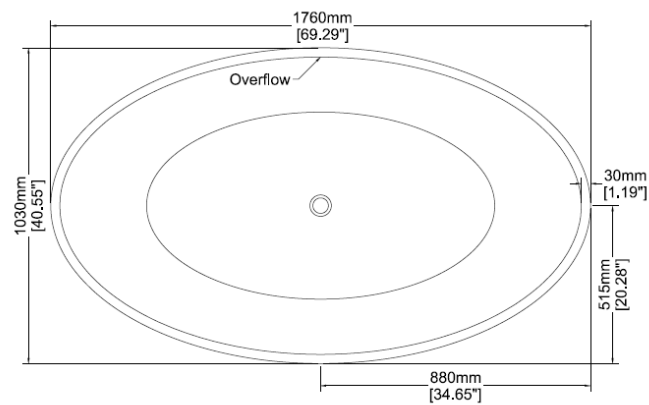

Ellipse

Freestanding bath

H31302

1760 x 1030 x 500 mm

69.29 x 40.55 x 19.69 inches

Available in various reconstituted stone colours.

Please order Chrome / MarbleForm™ pop up waste separately.

UV Resistant

Technical Information	
Weight	195 kg / 430 lbs
Weight with Water	585 kg / 1,290 lbs
Capacity	390 L / 102.96 US gal
Water Depth to Overflow	401 mm / 15.79 inches

* Due to the hand-finished nature of our products, minor variation in dimensions can be expected.