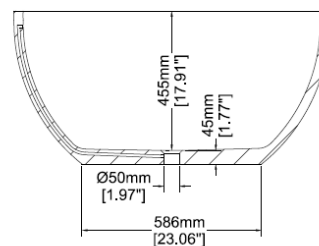

Ellipse

Freestanding bath

H31302

1760 x 1030 x 500 mm

69.29 x 40.55 x 19.69 inches

Available in various reconstituted stone colours.

Please order Chrome / MarbleForm™ pop up waste separately.

UV Resistant

Technical Information	
Weight	195 kg / 430 lbs
Weight with Water	585 kg / 1,290 lbs
Capacity	390 L / 102.96 US gal
Water Depth to Overflow	401 mm / 15.79 inches

* Due to the hand-finished nature of our products, minor variation in dimensions can be expected.