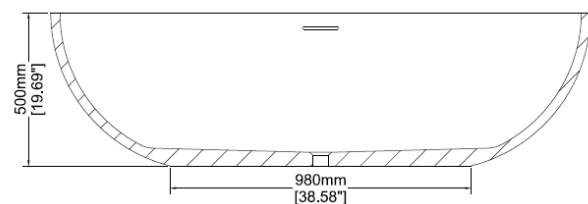

Ellipse

Freestanding bath

H31302

1760 x 1030 x 500 mm

69.29 x 40.55 x 19.69 inches

Available in various reconstituted stone colours.

Please order Chrome / MarbleForm™ pop up waste separately.

UV Resistant

Technical Information	
Weight	195 kg / 430 lbs
Weight with Water	585 kg / 1,290 lbs
Capacity	390 L / 102.96 US gal
Water Depth to Overflow	401 mm / 15.79 inches

* Due to the hand-finished nature of our products, minor variation in dimensions can be expected.