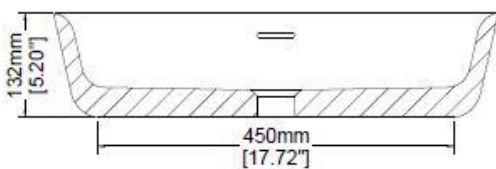

### H30425

560 x 370 x 132 mm

22.05 x 14.57 x 5.20 inches

Available in various reconstituted stone colours.

Please order Chrome / MarbleForm™ pop up waste separately.

UV Resistant

Slip Resistant

Stain Resistant

Technical Information	
Weight	17 kg / 37 lbs
Weight with Water	28 kg / 62 lbs
Capacity	11 L / 2.90 US gal
Water Depth to Overflow	66 mm / 2.60 inches

\* Due to the hand-finished nature of our products, minor variation in dimensions can be expected.