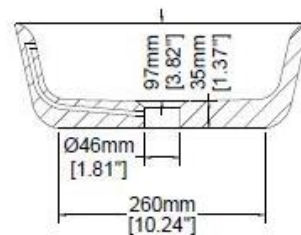

### H30425

560 x 370 x 132 mm

22.05 x 14.57 x 5.20 inches

Available in various reconstituted stone colours.

Please order Chrome / MarbleForm™ pop up waste separately.

UV Resistant

Slip Resistant

Stain Resistant

Technical Information	
Weight	17 kg / 37 lbs
Weight with Water	28 kg / 62 lbs
Capacity	11 L / 2.90 US gal
Water Depth to Overflow	66 mm / 2.60 inches

\* Due to the hand-finished nature of our products, minor variation in dimensions can be expected.