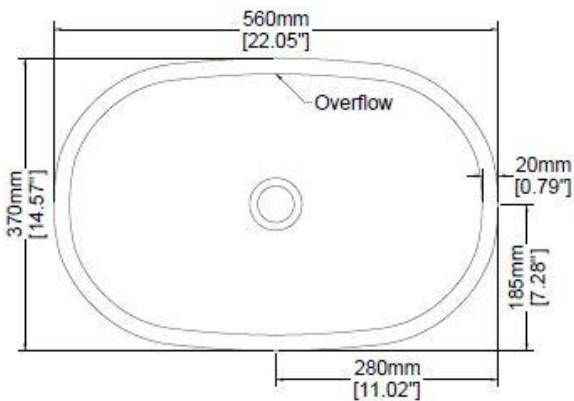

### H30425

560 x 370 x 132 mm

22.05 x 14.57 x 5.20 inches

Available in various reconstituted stone colours.

Please order Chrome / MarbleForm™ pop up waste separately.

UV Resistant

Slip Resistant

Stain Resistant

Technical Information	
Weight	17 kg / 37 lbs
Weight with Water	28 kg / 62 lbs
Capacity	11 L / 2.90 US gal
Water Depth to Overflow	66 mm / 2.60 inches

\* Due to the hand-finished nature of our products, minor variation in dimensions can be expected.