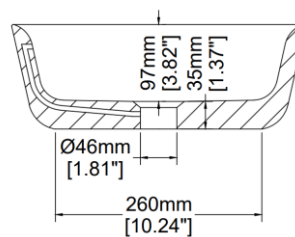

Soho - Tapered Rim

Countertop basin

H30425

560 x 370 x 132 mm

22.05 x 14.57 x 5.20 inches

Available in various reconstituted stone colours.

Please order Chrome / MarbleForm™ pop up waste separately.

UV Resistant

Technical Information	
Weight	17 kg / 37 lbs
Weight with Water	28 kg / 62 lbs
Capacity	11 L / 2.90 US gal
Water Depth to Overflow	66 mm / 2.60 inches

* Due to the hand-finished nature of our products, minor variation in dimensions can be expected.