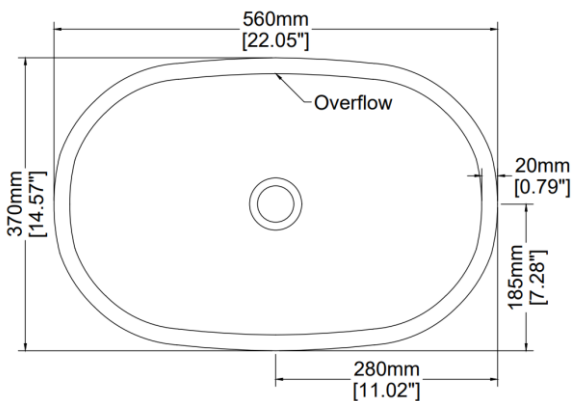

Soho - Tapered Rim

Countertop basin

H30425

560 x 370 x 132 mm

22.05 x 14.57 x 5.20 inches

Available in various reconstituted stone colours.

Please order Chrome / MarbleForm™ pop up waste separately.

UV Resistant

Technical Information	
Weight	17 kg / 37 lbs
Weight with Water	28 kg / 62 lbs
Capacity	11 L / 2.90 US gal
Water Depth to Overflow	66 mm / 2.60 inches

* Due to the hand-finished nature of our products, minor variation in dimensions can be expected.