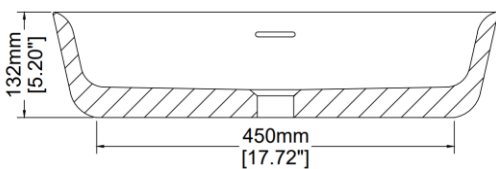

Soho - Tapered Rim

Countertop basin

H30425

560 x 370 x 132 mm

22.05 x 14.57 x 5.20 inches

Available in various reconstituted stone colours.

Please order Chrome / MarbleForm™ pop up waste separately.

UV Resistant

Technical Information	
Weight	17 kg / 37 lbs
Weight with Water	28 kg / 62 lbs
Capacity	11 L / 2.90 US gal
Water Depth to Overflow	66 mm / 2.60 inches

* Due to the hand-finished nature of our products, minor variation in dimensions can be expected.