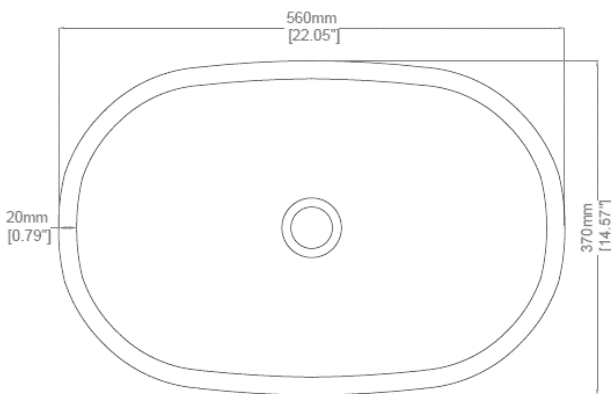

Soho

Countertop basin

H30421

560 x 370 x 132 mm

22.05 x 14.57 x 5.20 inches

Available in various reconstituted stone colours.

Please order Chrome / MarbleForm™ pop up waste separately.

UV Resistant

Technical Information	
Weight	20 kg / 44 lbs
Weight with Water	30 kg / 66 lbs
Capacity	10 L / 2.64 US gal
Water Depth to Overflow	71 mm / 2.80 inches

* Due to the hand-finished nature of our products, minor variation in dimensions can be expected.