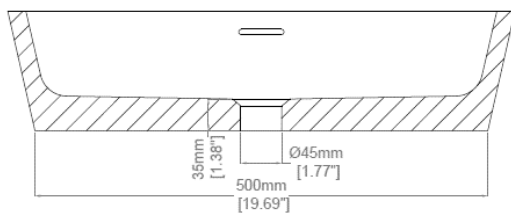

Soho

Countertop basin

H30421

560 x 370 x 132 mm

22.05 x 14.57 x 5.20 inches

Available in various reconstituted stone colours.

Please order Chrome / MarbleForm™ pop up waste separately.

UV Resistant

Technical Information	
Weight	20 kg / 44 lbs
Weight with Water	30 kg / 66 lbs
Capacity	10 L / 2.64 US gal
Water Depth to Overflow	71 mm / 2.80 inches

* Due to the hand-finished nature of our products, minor variation in dimensions can be expected.