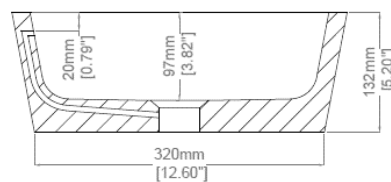

Soho

Countertop basin

H30421

560 x 370 x 132 mm

22.05 x 14.57 x 5.20 inches

Available in various reconstituted stone colours.

Please order Chrome / MarbleForm™ pop up waste separately.

UV Resistant

Technical Information	
Weight	20 kg / 44 lbs
Weight with Water	30 kg / 66 lbs
Capacity	10 L / 2.64 US gal
Water Depth to Overflow	71 mm / 2.80 inches

* Due to the hand-finished nature of our products, minor variation in dimensions can be expected.