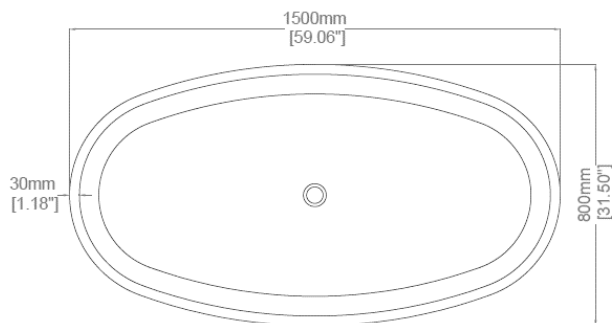

Soho - Tapered Rim

Freestanding bath

H30402

1500 x 800 x 550 mm

59.06 x 31.50 x 21.65 inches

Available in various reconstituted stone colours.

Please order Chrome / MarbleForm™ pop up waste separately.

UV Resistant

Technical Information	
Weight	227 kg / 501 lbs
Weight with Water	517 kg / 1140 lbs
Capacity	290 L / 76.56 US gal
Water Depth to Overflow	401 mm / 15.79 inches

* Due to the hand-finished nature of our products, minor variation in dimensions can be expected.