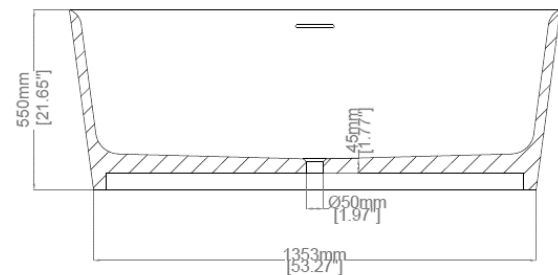

Soho - Tapered Rim

Freestanding bath

H30402

1500 x 800 x 550 mm

59.06 x 31.50 x 21.65 inches

Available in various reconstituted stone colours.

Please order Chrome / MarbleForm™ pop up waste separately.

UV Resistant

Technical Information	
Weight	227 kg / 501 lbs
Weight with Water	517 kg / 1140 lbs
Capacity	290 L / 76.56 US gal
Water Depth to Overflow	401 mm / 15.79 inches

* Due to the hand-finished nature of our products, minor variation in dimensions can be expected.