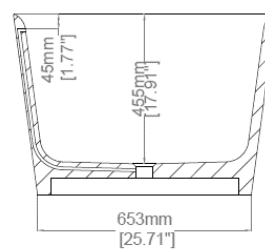

Soho - Tapered Rim

Freestanding bath

H30402

1500 x 800 x 550 mm

59.06 x 31.50 x 21.65 inches

Available in various reconstituted stone colours.

Please order Chrome / MarbleForm™ pop up waste separately.

UV Resistant

Technical Information	
Weight	227 kg / 501 lbs
Weight with Water	517 kg / 1140 lbs
Capacity	290 L / 76.56 US gal
Water Depth to Overflow	401 mm / 15.79 inches

* Due to the hand-finished nature of our products, minor variation in dimensions can be expected.