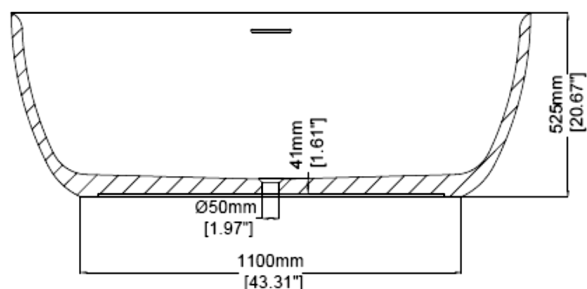

Skye 1500

Freestanding bath H30070

1500 x 750 x 525 mm
59.06 x 29.53 x 20.67 inches

Available in various reconstituted stone colours.

Please order Chrome/ MarbleForm® pop up waste separately.

UV Resistant

Slip Resistant

Technical Information		
Weight	158 kg	/ 348 lbs
Weight with Water	498 kg	/ 1098 lbs
Capacity	340 L	/ 89.82 US gal
Water Depth to Overflow	420 mm	/ 16.54 "

* All measurements are subject to change and variation.