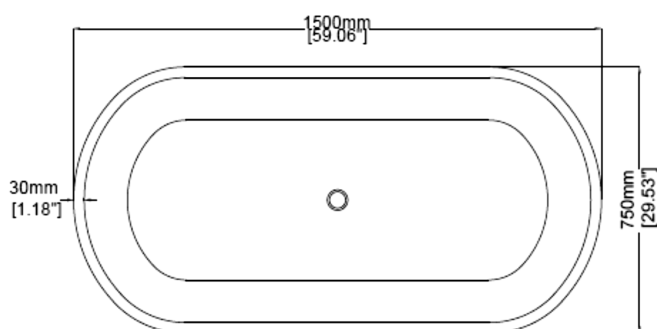

Skye 1500

Freestanding bath H30070

1500 x 750 x 525 mm
59.06 x 29.53 x 20.67 inches

Available in various reconstituted stone colours.

Please order Chrome/ MarbleForm® pop up waste separately.

UV Resistant

Slip Resistant

Technical Information		
Weight	158 kg	/ 348 lbs
Weight with Water	498 kg	/ 1098 lbs
Capacity	340 L	/ 89.82 US gal
Water Depth to Overflow	420 mm	/ 16.54 "

* All measurements are subject to change and variation.