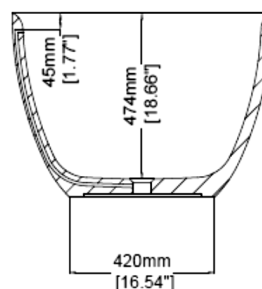

Skye 1500

Freestanding bath H30070

1500 x 750 x 525 mm
59.06 x 29.53 x 20.67 inches

Available in various reconstituted stone colours.

Please order Chrome/ MarbleForm® pop up waste separately.

UV Resistant

Slip Resistant

Technical Information		
Weight	158 kg	/ 348 lbs
Weight with Water	498 kg	/ 1098 lbs
Capacity	340 L	/ 89.82 US gal
Water Depth to Overflow	420 mm	/ 16.54 "

* All measurements are subject to change and variation.