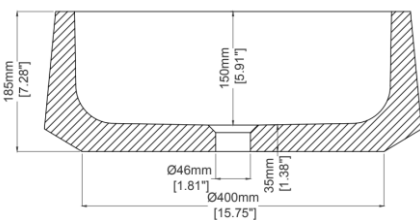

#### H49931

500 x 500 x 185 mm

19.69 x 19.69 x 7.28 inches

Available in various stone colours.

Matching Marble pop up waste included.

UV Resistant

Slip Resistant

Stain Resistant

Technical Information	
<b>Weight</b>	54 kg / 119 lbs
<b>Weight with Water</b>	74 kg / 163 lbs
<b>Capacity</b>	20 L / 5.28 US gal

\* Due to the hand-finished nature of our products, minor variation in dimensions can be expected.