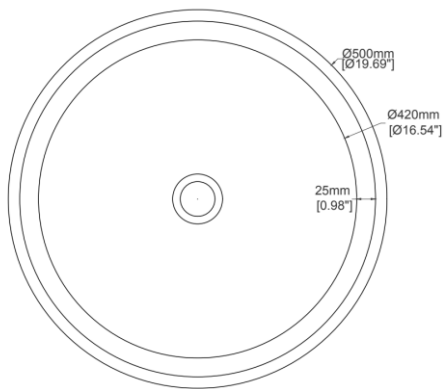

#### H49931

500 x 500 x 185 mm

19.69 x 19.69 x 7.28 inches

Available in various stone colours.

Matching Marble pop up waste included.

UV Resistant

Slip Resistant

Stain Resistant

Technical Information	
<b>Weight</b>	54 kg / 119 lbs
<b>Weight with Water</b>	74 kg / 163 lbs
<b>Capacity</b>	20 L / 5.28 US gal

\* Due to the hand-finished nature of our products, minor variation in dimensions can be expected.