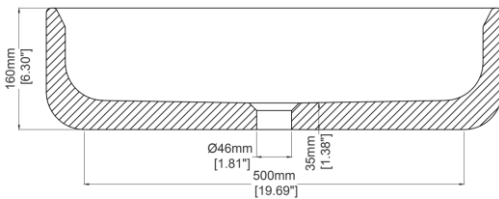

### H49925

600 x 400 x 160 mm

23.62 x 15.75 x 6.30 inches

Available in various stone colours.

Matching Marble pop up waste included.

UV Resistant

Slip Resistant

Stain Resistant

Technical Information	
Weight	56 kg / 123 lbs
Weight with Water	80 kg / 176 lbs
Capacity	24 L / 6.34 US gal

\* Due to the hand-finished nature of our products, minor variation in dimensions can be expected.