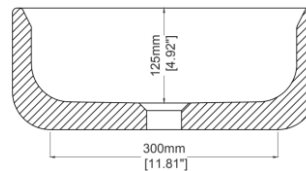

### H49925

600 x 400 x 160 mm

23.62 x 15.75 x 6.30 inches

Available in various stone colours.

Matching Marble pop up waste included.

UV Resistant

Slip Resistant

Stain Resistant

Technical Information	
Weight	56 kg / 123 lbs
Weight with Water	80 kg / 176 lbs
Capacity	24 L / 6.34 US gal

\* Due to the hand-finished nature of our products, minor variation in dimensions can be expected.