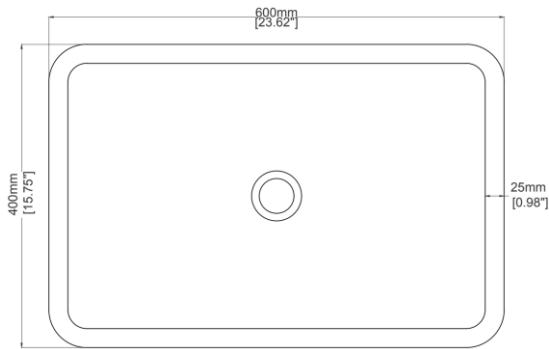

### H49925

600 x 400 x 160 mm

23.62 x 15.75 x 6.30 inches

Available in various stone colours.

Matching Marble pop up waste included.

UV Resistant

Slip Resistant

Stain Resistant

Technical Information	
Weight	56 kg / 123 lbs
Weight with Water	80 kg / 176 lbs
Capacity	24 L / 6.34 US gal

\* Due to the hand-finished nature of our products, minor variation in dimensions can be expected.