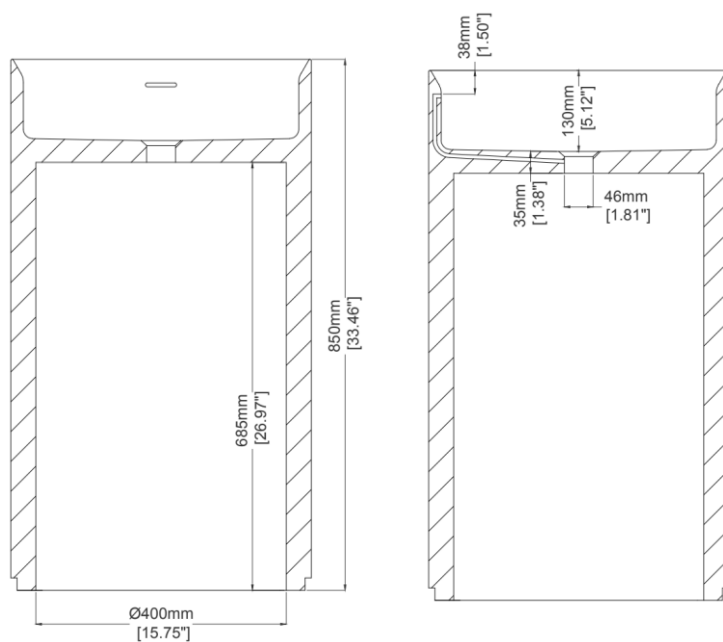

Orbit - Tapered Rim

Freestanding basin

H49025

480 x 480 x 850 mm

18.90 x 18.90 x 33.46 inches

Available in various reconstituted stone colours.

Matching MarbleForm™ pop up waste included.

UV Resistant

Technical Information	
Weight	110 kg / 243 lbs
Weight with Water	128 kg / 282 lbs
Capacity	18 L / 4.75 US gal
Water Depth to Overflow	86 mm / 3.39 inches

* Due to the hand-finished nature of our products, minor variation in dimensions can be expected.