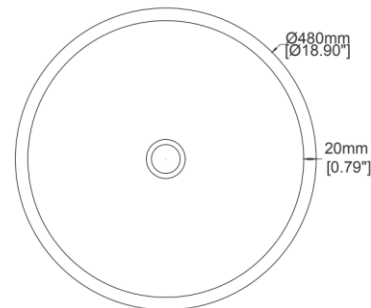

Orbit - Tapered Rim

Freestanding basin

H49025

480 x 480 x 850 mm

18.90 x 18.90 x 33.46 inches

Available in various reconstituted stone colours.

Matching MarbleForm™ pop up waste included.

UV Resistant

Technical Information	
Weight	110 kg / 243 lbs
Weight with Water	128 kg / 282 lbs
Capacity	18 L / 4.75 US gal
Water Depth to Overflow	86 mm / 3.39 inches

* Due to the hand-finished nature of our products, minor variation in dimensions can be expected.