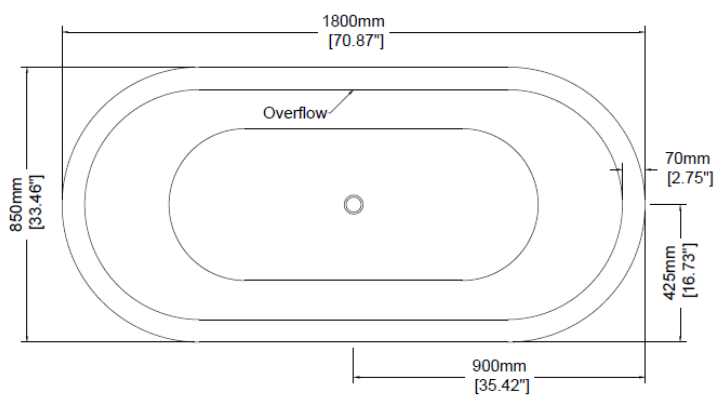

Chelsea

Specification Sheet

Freestanding bath

H45004

1800 x 850 x 600 mm

70.87 x 33.46 x 23.62 inches

Available in various reconstituted stone colours.

Matching MarbleForm™ pop up waste included.

Technical Information	
Weight	294 kg / 648 lbs
Weight with Water	694 kg / 1,530 lbs
Capacity	400 L / 105.60 US gal
Water Depth to Overflow	469 mm / 18.46 inches

* Due to the hand-finished nature of our products, minor variation in dimensions can be expected.