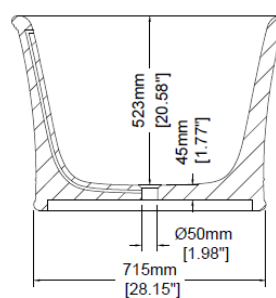

Chelsea

Specification Sheet

Freestanding bath

H45004

1800 x 850 x 600 mm

70.87 x 33.46 x 23.62 inches

Available in various reconstituted stone colours.

Matching MarbleForm™ pop up waste included.

Technical Information	
Weight	294 kg / 648 lbs
Weight with Water	694 kg / 1,530 lbs
Capacity	400 L / 105.60 US gal
Water Depth to Overflow	469 mm / 18.46 inches

* Due to the hand-finished nature of our products, minor variation in dimensions can be expected.