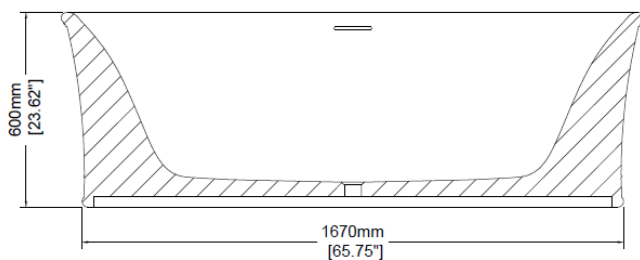

Chelsea

Specification Sheet

Freestanding bath

H45004

1800 x 850 x 600 mm

70.87 x 33.46 x 23.62 inches

Available in various reconstituted stone colours.

Matching MarbleForm™ pop up waste included.

Technical Information	
Weight	294 kg / 648 lbs
Weight with Water	694 kg / 1,530 lbs
Capacity	400 L / 105.60 US gal
Water Depth to Overflow	469 mm / 18.46 inches

* Due to the hand-finished nature of our products, minor variation in dimensions can be expected.