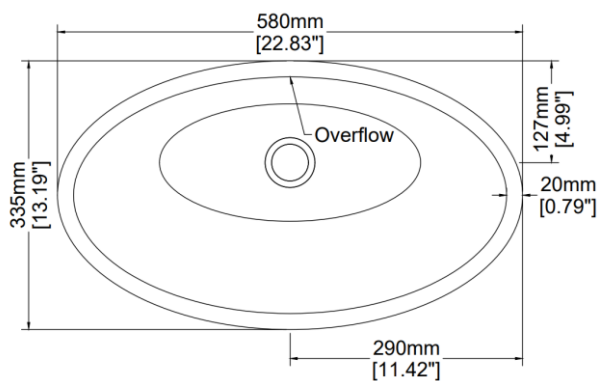

Ellipse - Tapered Rim

Countertop basin

H31326

580 x 335 x 143 mm

22.83 x 13.19 x 5.61 inches

Available in various reconstituted stone colours.

Matching MarbleForm™ pop up waste included.

UV Resistant

Technical Information	
Weight	13 kg / 29 lbs
Weight with Water	22 kg / 49 lbs
Capacity	9 L / 2.38 US gal
Water Depth to Overflow	77 mm / 3.03 inches

* Due to the hand-finished nature of our products, minor variation in dimensions can be expected.