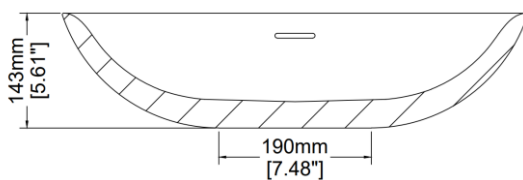

Ellipse - Tapered Rim

Countertop basin

H31326

580 x 335 x 143 mm

22.83 x 13.19 x 5.61 inches

Available in various reconstituted stone colours.

Matching MarbleForm™ pop up waste included.

UV Resistant

Technical Information	
Weight	13 kg / 29 lbs
Weight with Water	22 kg / 49 lbs
Capacity	9 L / 2.38 US gal
Water Depth to Overflow	77 mm / 3.03 inches

* Due to the hand-finished nature of our products, minor variation in dimensions can be expected.