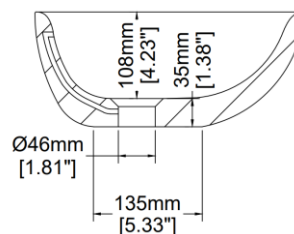

Ellipse - Tapered Rim

Countertop basin

H31326

580 x 335 x 143 mm

22.83 x 13.19 x 5.61 inches

Available in various reconstituted stone colours.

Matching MarbleForm™ pop up waste included.

UV Resistant

Technical Information	
Weight	13 kg / 29 lbs
Weight with Water	22 kg / 49 lbs
Capacity	9 L / 2.38 US gal
Water Depth to Overflow	77 mm / 3.03 inches

* Due to the hand-finished nature of our products, minor variation in dimensions can be expected.