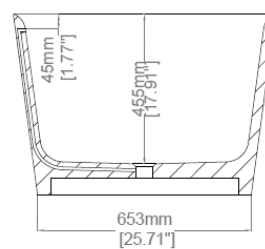

### H30402

1500 x 800 x 550 mm

59.06 x 31.50 x 21.65 inches

Available in various reconstituted stone colours.

Matching MarbleForm™ pop up waste included.

UV Resistant

Slip Resistant

Stain Resistant

Technical Information	
<b>Weight</b>	227 kg / 501 lbs
<b>Weight with Water</b>	517 kg / 1,140 lbs
<b>Capacity</b>	290 L / 76.56 US gal
<b>Water Depth to Overflow</b>	401 mm / 15.79 inches

\* Due to the hand-finished nature of our products, minor variation in dimensions can be expected.