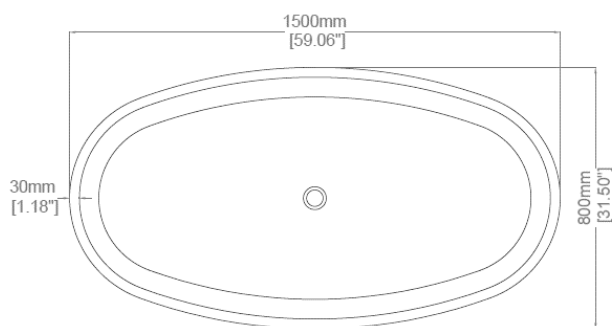

### H30402

1500 x 800 x 550 mm

59.06 x 31.50 x 21.65 inches

Available in various reconstituted stone colours.

Matching MarbleForm™ pop up waste included.

UV Resistant

Slip Resistant

Stain Resistant

Technical Information	
<b>Weight</b>	227 kg / 501 lbs
<b>Weight with Water</b>	517 kg / 1,140 lbs
<b>Capacity</b>	290 L / 76.56 US gal
<b>Water Depth to Overflow</b>	401 mm / 15.79 inches

\* Due to the hand-finished nature of our products, minor variation in dimensions can be expected.