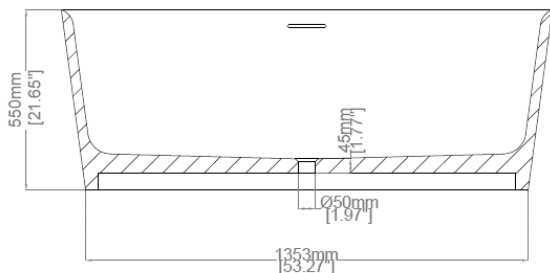

### H30402

1500 x 800 x 550 mm

59.06 x 31.50 x 21.65 inches

Available in various reconstituted stone colours.

Matching MarbleForm™ pop up waste included.

UV Resistant

Slip Resistant

Stain Resistant

Technical Information	
<b>Weight</b>	227 kg / 501 lbs
<b>Weight with Water</b>	517 kg / 1,140 lbs
<b>Capacity</b>	290 L / 76.56 US gal
<b>Water Depth to Overflow</b>	401 mm / 15.79 inches

\* Due to the hand-finished nature of our products, minor variation in dimensions can be expected.