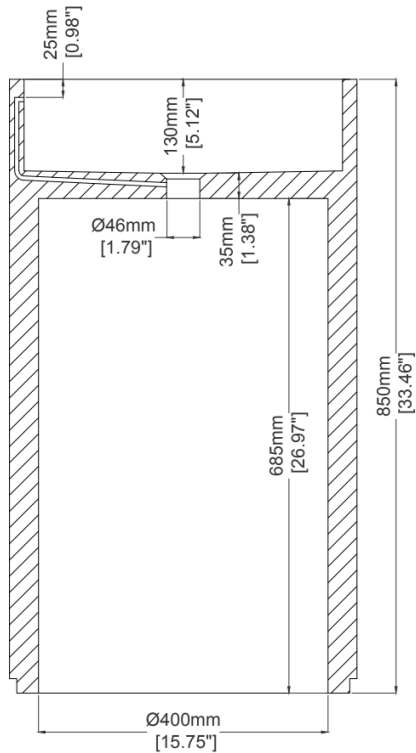

Orbit

Freestanding basin

H49021

480 x 480 x 850 mm

18.90 x 18.90 x 33.46 inches

Available in various reconstituted stone colours.

Please order Chrome / MarbleForm™ pop up waste separately.

UV Resistant

Technical Information	
Weight	99 kg / 218 lbs
Weight with Water	116 kg / 256 lbs
Capacity	17 L / 4.49 US gal
Water Depth to Overflow	99 mm / 3.90 inches

* Due to the hand-finished nature of our products, minor variation in dimensions can be expected.