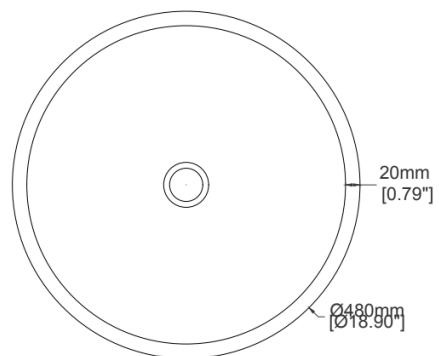

Orbit

Freestanding basin

H49021

480 x 480 x 850 mm

18.90 x 18.90 x 33.46 inches

Available in various reconstituted stone colours.

Please order Chrome / MarbleForm™ pop up waste separately.

UV Resistant

Technical Information	
Weight	99 kg / 218 lbs
Weight with Water	116 kg / 256 lbs
Capacity	17 L / 4.49 US gal
Water Depth to Overflow	99 mm / 3.90 inches

* Due to the hand-finished nature of our products, minor variation in dimensions can be expected.