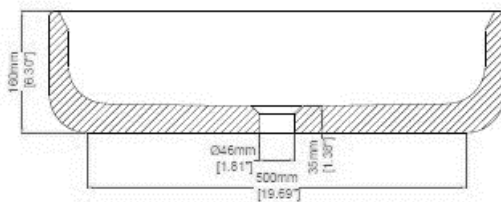

Touch

Marble countertop basin H49925

600 x 400 x 160 mm
23.62 x 15.75 x 6.30 inches

Available in various stone colours.

Please order Chrome / Marble pop up waste separately.

UV
Resistant

Slip
Resistant

Stain
Resistant

Technical Information	
Weight	56 kg / 123 lbs
Weight with Water	80 kg / 176 lbs
Capacity	24 L / 6.34 US gal

* Due to the hand-finished nature of our products, minor variation in dimensions can be expected.