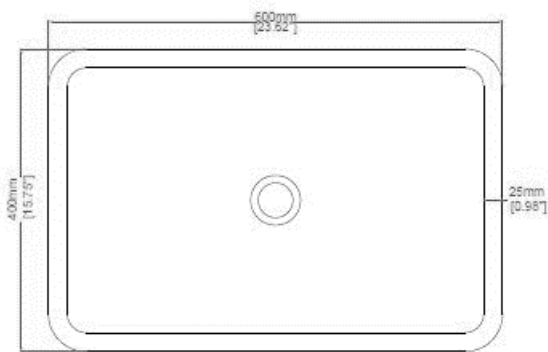

Touch

Marble countertop basin H49925

600 x 400 x 160 mm
23.62 x 15.75 x 6.30 inches

Available in various stone colours.

Please order Chrome / Marble pop up waste separately.

UV
Resistant

Slip
Resistant

Stain
Resistant

Technical Information	
Weight	56 kg / 123 lbs
Weight with Water	80 kg / 176 lbs
Capacity	24 L / 6.34 US gal

* Due to the hand-finished nature of our products, minor variation in dimensions can be expected.