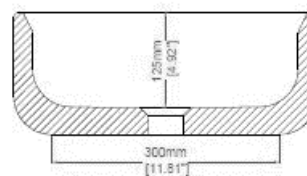

Touch

Marble countertop basin H49925

600 x 400 x 160 mm
23.62 x 15.75 x 6.30 inches

Available in various stone colours.

Please order Chrome / Marble pop up waste separately.

UV
Resistant

Slip
Resistant

Stain
Resistant

Technical Information	
Weight	56 kg / 123 lbs
Weight with Water	80 kg / 176 lbs
Capacity	24 L / 6.34 US gal

* Due to the hand-finished nature of our products, minor variation in dimensions can be expected.