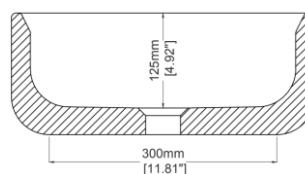

## Marble countertop basin H49925

600 x 400 x 160 mm  
23.62 x 15.75 x 6.30 inches

Available in various stone colours.

Please order Chrome / Marble pop up waste separately.

UV Resistant

Slip Resistant

Stain Resistant

Technical Information	
Weight	56 kg / 123 lbs
Weight with Water	80 kg / 176 lbs
Capacity	24 L / 6.34 US gal

\* Due to the hand-finished nature of our products, minor variation in dimensions can be expected.