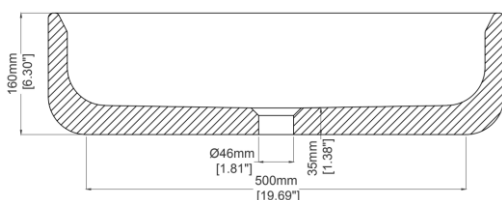

## Marble countertop basin H49925

600 x 400 x 160 mm  
23.62 x 15.75 x 6.30 inches

Available in various stone colours.

Please order Chrome / Marble pop up waste separately.

UV Resistant

Slip Resistant

Stain Resistant

Technical Information	
Weight	56 kg / 123 lbs
Weight with Water	80 kg / 176 lbs
Capacity	24 L / 6.34 US gal

\* Due to the hand-finished nature of our products, minor variation in dimensions can be expected.