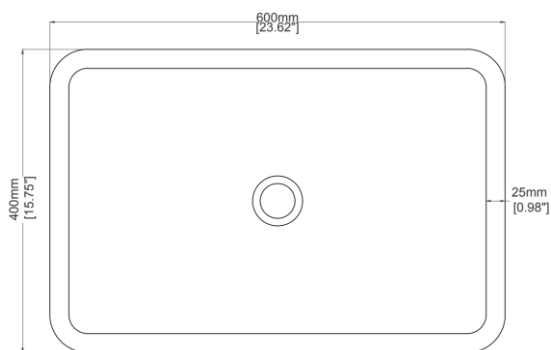

## Marble countertop basin H49925

600 x 400 x 160 mm  
23.62 x 15.75 x 6.30 inches

Available in various stone colours.

Please order Chrome / Marble pop up waste separately.

UV Resistant

Slip Resistant

Stain Resistant

Technical Information	
Weight	56 kg / 123 lbs
Weight with Water	80 kg / 176 lbs
Capacity	24 L / 6.34 US gal

\* Due to the hand-finished nature of our products, minor variation in dimensions can be expected.