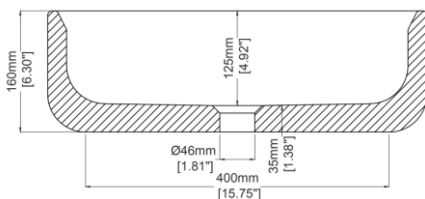

Shadow

Marble countertop basin

H49921

500 x 500 x 160 mm

19.69 x 19.69 x 6.30 inches

Available in various stone colours.

Please order Chrome / Marble pop up waste separately.

UV Resistant

Technical Information	
Weight	45 kg / 99 lbs
Weight with Water	70 kg / 154 lbs
Capacity	25 L / 6.60 US gal

* Due to the hand-finished nature of our products, minor variation in dimensions can be expected.