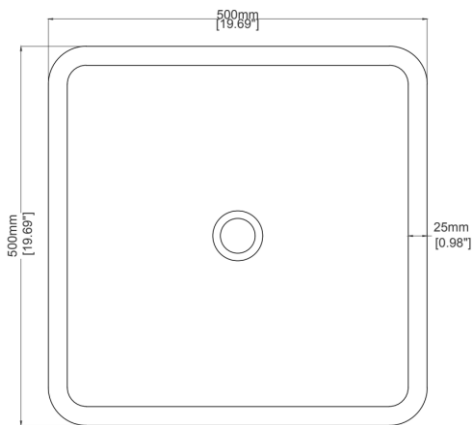

Shadow

Marble countertop basin

H49921

500 x 500 x 160 mm

19.69 x 19.69 x 6.30 inches

Available in various stone colours.

Please order Chrome / Marble pop up waste separately.

UV Resistant

Technical Information	
Weight	45 kg / 99 lbs
Weight with Water	70 kg / 154 lbs
Capacity	25 L / 6.60 US gal

* Due to the hand-finished nature of our products, minor variation in dimensions can be expected.