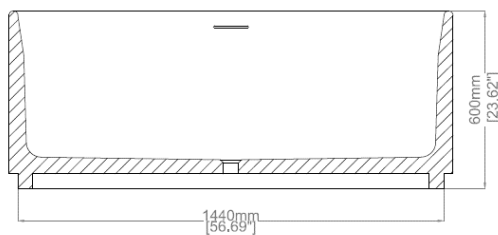

Arca

Specification Sheet

Freestanding bath

H45205

1500 x 1500 x 600 mm

59.06 x 59.06 x 23.62 inches

Available in various reconstituted stone colours.

Please order Chrome / MarbleForm™ pop up waste separately.

Technical Information	
Weight	601 kg / 1325 lbs
Weight with Water	1397 kg / 3080 lbs
Capacity	796 L / 210.14 US gal
Water Depth to Overflow	443 mm / 17.44 inches

* Due to the hand-finished nature of our products, minor variation in dimensions can be expected.