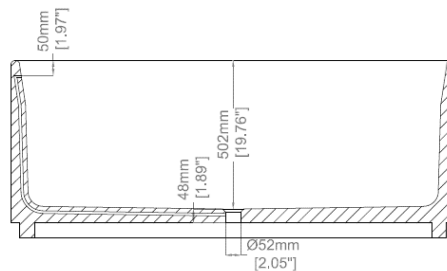

Arca

Specification Sheet

Freestanding bath

H45205

1500 x 1500 x 600 mm

59.06 x 59.06 x 23.62 inches

Available in various reconstituted stone colours.

Please order Chrome / MarbleForm™ pop up waste separately.

Technical Information	
Weight	601 kg / 1325 lbs
Weight with Water	1397 kg / 3080 lbs
Capacity	796 L / 210.14 US gal
Water Depth to Overflow	443 mm / 17.44 inches

* Due to the hand-finished nature of our products, minor variation in dimensions can be expected.