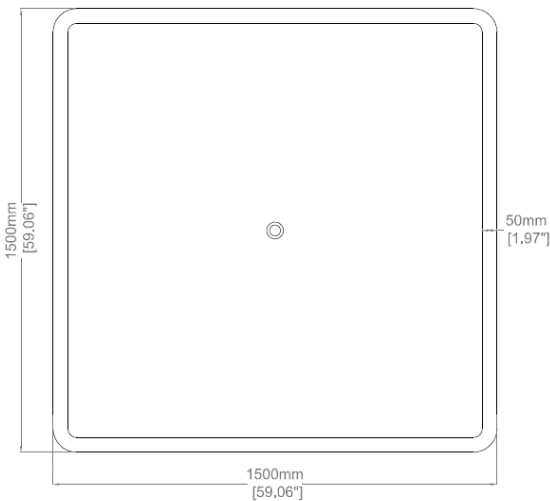

Arca

Specification Sheet

Freestanding bath

H45205

1500 x 1500 x 600 mm

59.06 x 59.06 x 23.62 inches

Available in various reconstituted stone colours.

Please order Chrome / MarbleForm™ pop up waste separately.

Technical Information	
Weight	601 kg / 1325 lbs
Weight with Water	1397 kg / 3080 lbs
Capacity	796 L / 210.14 US gal
Water Depth to Overflow	443 mm / 17.44 inches

* Due to the hand-finished nature of our products, minor variation in dimensions can be expected.