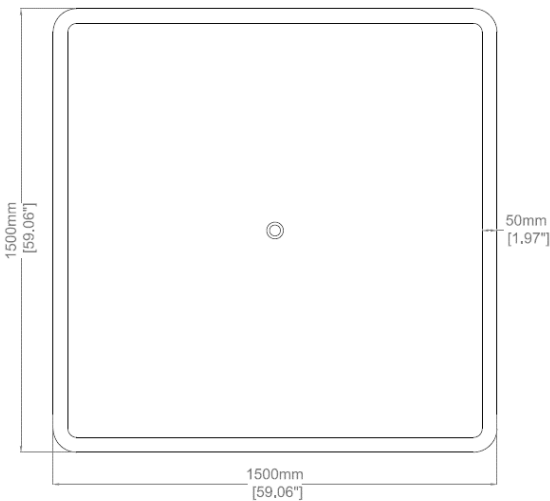

Freestanding bath

H45205

1500 x 1500 x 600 mm

59.06 x 59.06 x 23.62 inches

Available in various reconstituted stone colours.

Please order Chrome / MarbleForm™ pop up waste separately.

UV Resistant

Slip Resistant

Technical Information	
Weight	601 kg / 1,325 lbs
Weight with Water	1,397kg / 3,080 lbs
Capacity	796 L / 210.14 US gal
Water Depth to Overflow	443 mm / 17.44 inches

\* Due to the hand-finished nature of our products, minor variation in dimensions can be expected.