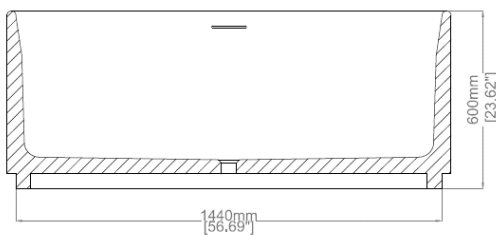

Freestanding bath

H45205

1500 x 1500 x 600 mm

59.06 x 59.06 x 23.62 inches

Available in various reconstituted stone colours.

Please order Chrome / MarbleForm™ pop up waste separately.

UV Resistant

Slip Resistant

Technical Information	
Weight	601 kg / 1,325 lbs
Weight with Water	1,397kg / 3,080 lbs
Capacity	796 L / 210.14 US gal
Water Depth to Overflow	443 mm / 17.44 inches

\* Due to the hand-finished nature of our products, minor variation in dimensions can be expected.