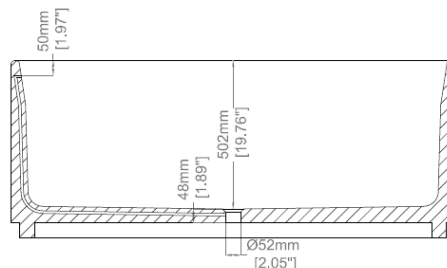

Freestanding bath

H45205

1500 x 1500 x 600 mm

59.06 x 59.06 x 23.62 inches

Available in various reconstituted stone colours.

Please order Chrome / MarbleForm™ pop up waste separately.

UV Resistant

Slip Resistant

Technical Information	
Weight	601 kg / 1,325 lbs
Weight with Water	1,397kg / 3,080 lbs
Capacity	796 L / 210.14 US gal
Water Depth to Overflow	443 mm / 17.44 inches

\* Due to the hand-finished nature of our products, minor variation in dimensions can be expected.