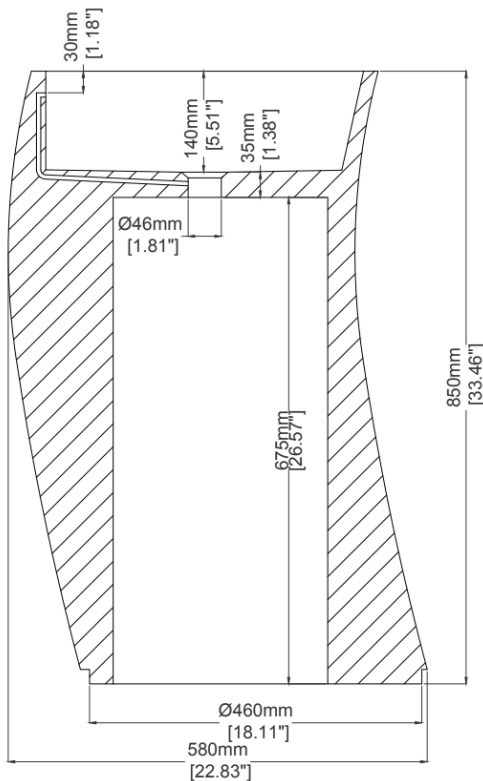

### H49023

480 x 480 x 850 mm

18.90 x 18.90 x 33.46 inches

Available in various reconstituted stone colours.

Please order Chrome / MarbleForm™ pop up waste separately.

UV Resistant

Slip Resistant

Stain Resistant

| Technical Information          |                      |
|--------------------------------|----------------------|
| <b>Weight</b>                  | 178 kg / 392 lbs     |
| <b>Weight with Water</b>       | 195 kg / 430 lbs     |
| <b>Capacity</b>                | 17 L / 4.49 US gal   |
| <b>Water Depth to Overflow</b> | 104 mm / 4.09 inches |