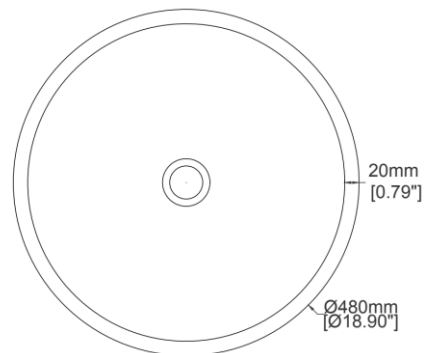

### H49023

480 x 480 x 850 mm

18.90 x 18.90 x 33.46 inches

Available in various reconstituted stone colours.

Please order Chrome / MarbleForm™ pop up waste separately.

UV Resistant

Slip Resistant

Stain Resistant

| Technical Information          |                      |
|--------------------------------|----------------------|
| <b>Weight</b>                  | 178 kg / 392 lbs     |
| <b>Weight with Water</b>       | 195 kg / 430 lbs     |
| <b>Capacity</b>                | 17 L / 4.49 US gal   |
| <b>Water Depth to Overflow</b> | 104 mm / 4.09 inches |