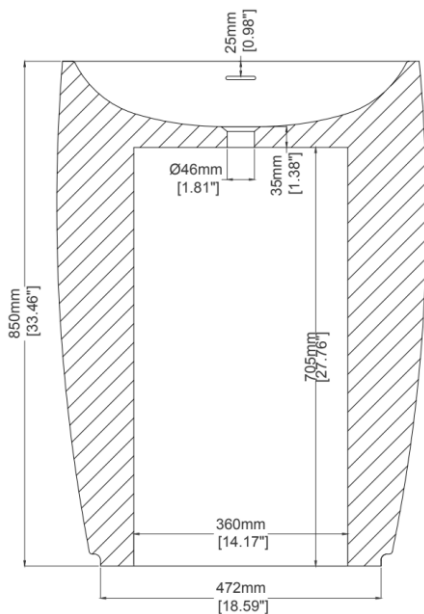

Quadro

Specification Sheet

Freestanding basin

H49022

620 x 440 x 850 mm

24.41 x 17.32 x 33.46 inches

Available in various reconstituted stone colours.

Please order Chrome / MarbleForm™ pop up waste separately.

Technical Information	
Weight	290 kg / 639 lbs
Weight with Water	300 kg / 662 lbs
Capacity	10 L / 2.64 US gal
Water Depth to Overflow	79 mm / 3.11 inches

* Due to the hand-finished nature of our products, minor variation in dimensions can be expected.