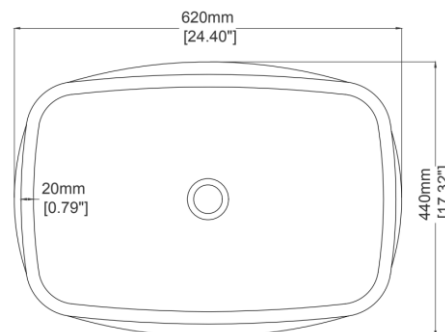

Quadro

Specification Sheet

Freestanding basin

H49022

620 x 440 x 850 mm

24.41 x 17.32 x 33.46 inches

Available in various reconstituted stone colours.

Please order Chrome / MarbleForm™ pop up waste separately.

Technical Information	
Weight	290 kg / 639 lbs
Weight with Water	300 kg / 662 lbs
Capacity	10 L / 2.64 US gal
Water Depth to Overflow	79 mm / 3.11 inches

* Due to the hand-finished nature of our products, minor variation in dimensions can be expected.