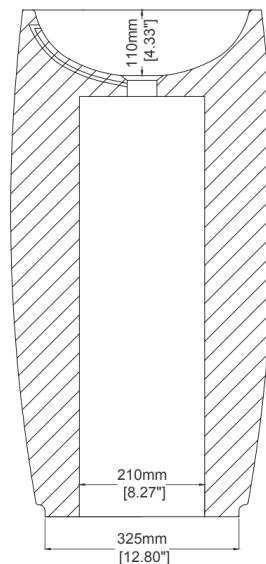

Quadro

Specification Sheet

Freestanding basin

H49022

620 x 440 x 850 mm

24.41 x 17.32 x 33.46 inches

Available in various reconstituted stone colours.

Please order Chrome / MarbleForm™ pop up waste separately.

Technical Information	
Weight	290 kg / 639 lbs
Weight with Water	300 kg / 662 lbs
Capacity	10 L / 2.64 US gal
Water Depth to Overflow	79 mm / 3.11 inches

* Due to the hand-finished nature of our products, minor variation in dimensions can be expected.