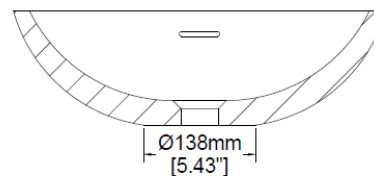

### H47033

460 x 460 x 140 mm

18.11 x 18.11 x 5.59 inches

Available in various reconstituted stone colours.

Please order Chrome / MarbleForm™ pop up waste separately.

UV Resistant

Slip Resistant

Stain Resistant

Technical Information	
Weight	11 kg / 24 lbs
Weight with Water	20 kg / 44 lbs
Capacity	9 L / 2.38 US gal
Water Depth to Overflow	79 mm / 3.11 inches

\* Due to the hand-finished nature of our products, minor variation in dimensions can be expected.