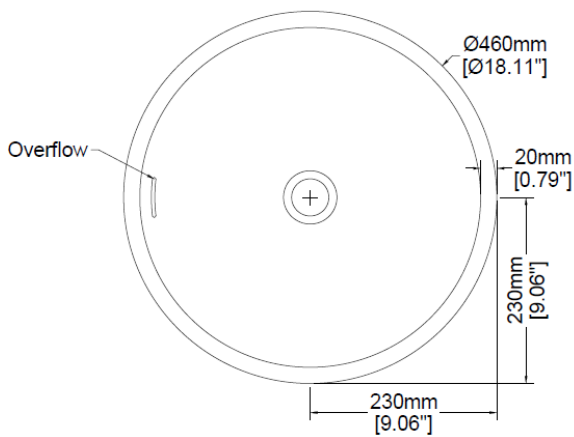

### H47033

460 x 460 x 140 mm

18.11 x 18.11 x 5.59 inches

Available in various reconstituted stone colours.

Please order Chrome / MarbleForm™ pop up waste separately.

UV Resistant

Slip Resistant

Stain Resistant

Technical Information	
Weight	11 kg / 24 lbs
Weight with Water	20 kg / 44 lbs
Capacity	9 L / 2.38 US gal
Water Depth to Overflow	79 mm / 3.11 inches

\* Due to the hand-finished nature of our products, minor variation in dimensions can be expected.