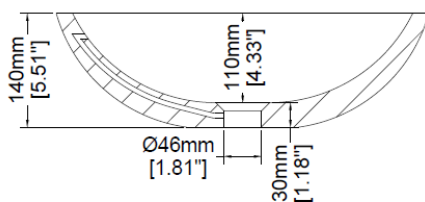

### H47033

460 x 460 x 140 mm

18.11 x 18.11 x 5.59 inches

Available in various reconstituted stone colours.

Please order Chrome / MarbleForm™ pop up waste separately.

UV Resistant

Slip Resistant

Stain Resistant

Technical Information	
Weight	11 kg / 24 lbs
Weight with Water	20 kg / 44 lbs
Capacity	9 L / 2.38 US gal
Water Depth to Overflow	79 mm / 3.11 inches

\* Due to the hand-finished nature of our products, minor variation in dimensions can be expected.