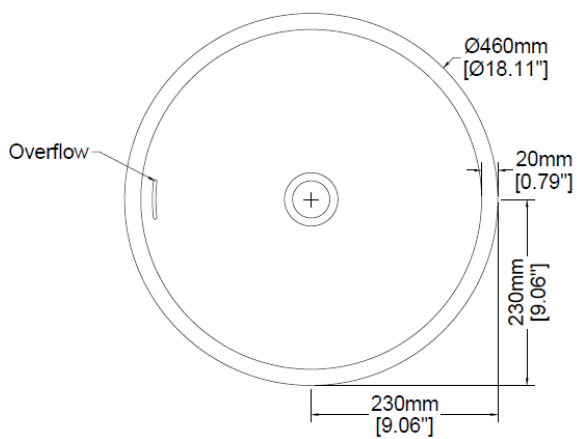

Luna

Countertop basin

H47033

460 x 460 x 140 mm

18.11 x 18.11 x 5.51 inches

Available in various reconstituted stone colours.

Please order Chrome / MarbleForm™ pop up waste separately.

UV Resistant

Technical Information	
Weight	11 kg / 24 lbs
Weight with Water	20 kg / 44 lbs
Capacity	9 L / 2.38 US gal
Water Depth to Overflow	79 mm / 3.11 inches

* Due to the hand-finished nature of our products, minor variation in dimensions can be expected.