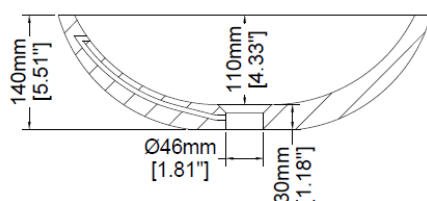

Luna

Countertop basin

H47033

460 x 460 x 140 mm

18.11 x 18.11 x 5.51 inches

Available in various reconstituted stone colours.

Please order Chrome / MarbleForm™ pop up waste separately.

UV Resistant

Technical Information	
Weight	11 kg / 24 lbs
Weight with Water	20 kg / 44 lbs
Capacity	9 L / 2.38 US gal
Water Depth to Overflow	79 mm / 3.11 inches

* Due to the hand-finished nature of our products, minor variation in dimensions can be expected.