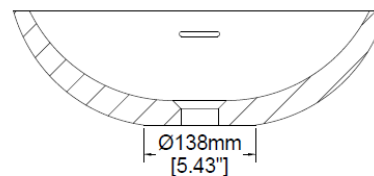

Luna

Countertop basin

H47033

460 x 460 x 140 mm

18.11 x 18.11 x 5.51 inches

Available in various reconstituted stone colours.

Please order Chrome / MarbleForm™ pop up waste separately.

UV Resistant

Technical Information	
Weight	11 kg / 24 lbs
Weight with Water	20 kg / 44 lbs
Capacity	9 L / 2.38 US gal
Water Depth to Overflow	79 mm / 3.11 inches

* Due to the hand-finished nature of our products, minor variation in dimensions can be expected.