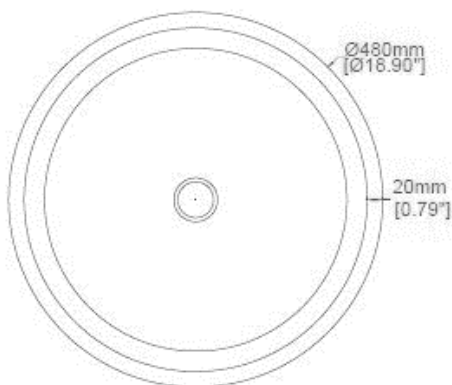

Halo

Countertop basin

H47032

480 x 480 x 150 mm

18.90 x 18.90 x 5.91 inches

Available in various reconstituted stone colours.

Please order Chrome / MarbleForm™ pop up waste separately.

UV Resistant

Technical Information		
Weight	16 kg /	35 lbs
Weight with Water	28 kg /	62 lbs
Capacity	12 L /	3.17 US gal

* Due to the hand-finished nature of our products, minor variation in dimensions can be expected.