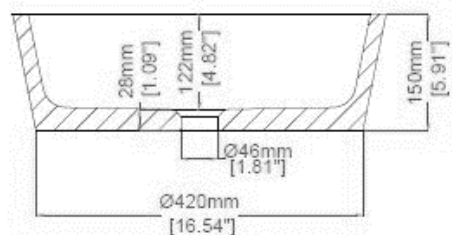

Halo

Countertop basin

H47032

480 x 480 x 150 mm

18.90 x 18.90 x 5.91 inches

Available in various reconstituted stone colours.

Please order Chrome / MarbleForm™ pop up waste separately.

UV Resistant

Technical Information		
Weight	16 kg /	35 lbs
Weight with Water	28 kg /	62 lbs
Capacity	12 L /	3.17 US gal

* Due to the hand-finished nature of our products, minor variation in dimensions can be expected.