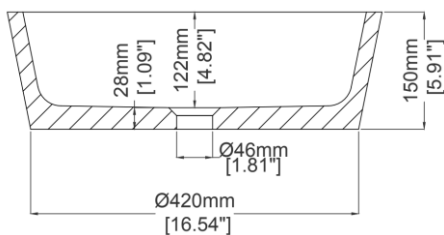

Halo

Countertop basin

H47032

480 x 480 x 150 mm

18.90 x 18.90 x 5.91 inches

Available in various reconstituted stone colours.

Please order Chrome / MarbleForm™ pop up waste separately.

UV Resistant

Technical Information		
Weight	16 kg / 35 lbs	
Weight with Water	28 kg / 62 lbs	
Capacity	12 L / 3.17 US gal	

* Due to the hand-finished nature of our products, minor variation in dimensions can be expected.