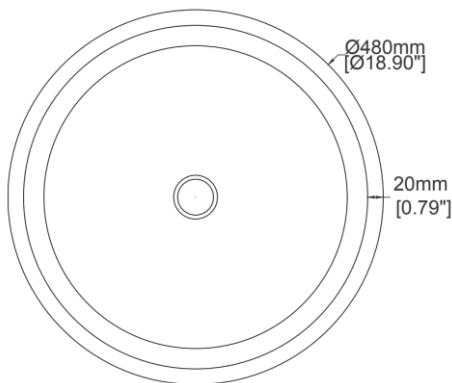

Halo

Countertop basin

H47032

480 x 480 x 150 mm

18.90 x 18.90 x 5.91 inches

Available in various reconstituted stone colours.

Please order Chrome / MarbleForm™ pop up waste separately.

UV Resistant

Technical Information		
Weight	16 kg / 35 lbs	
Weight with Water	28 kg / 62 lbs	
Capacity	12 L / 3.17 US gal	

* Due to the hand-finished nature of our products, minor variation in dimensions can be expected.