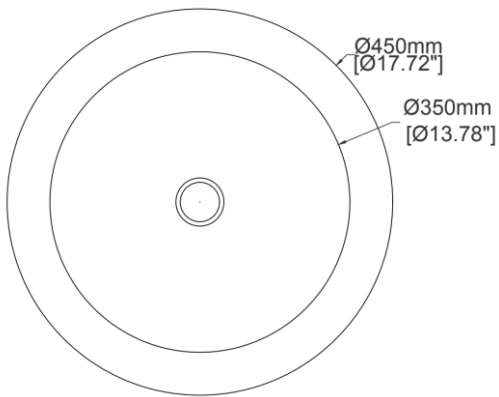

### H47031

450 x 450 x 150 mm

17.72 x 17.72 x 5.91 inches

Available in various reconstituted stone colours.

Please order Chrome / MarbleForm™ pop up waste separately.

UV Resistant

Slip Resistant

Stain Resistant

Technical Information	
Weight	23 kg / 51 lbs
Weight with Water	30 kg / 66 lbs
Capacity	7 L / 1.85 US gal

\* Due to the hand-finished nature of our products, minor variation in dimensions can be expected.