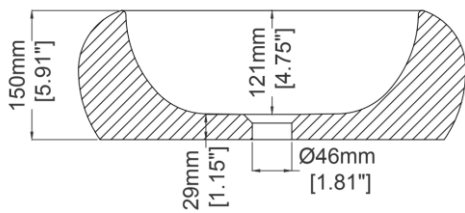

### H47031

450 x 450 x 150 mm

17.72 x 17.72 x 5.91 inches

Available in various reconstituted stone colours.

Please order Chrome / MarbleForm™ pop up waste separately.

UV Resistant

Slip Resistant

Stain Resistant

Technical Information	
Weight	23 kg / 51 lbs
Weight with Water	30 kg / 66 lbs
Capacity	7 L / 1.85 US gal

\* Due to the hand-finished nature of our products, minor variation in dimensions can be expected.