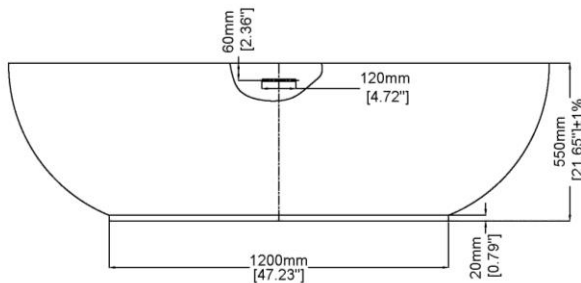

Cove

Free standing bath
H45505

1910 mm X 1370 mm X 550 mm (75.2 " X 53.94 " X 21.65 ")
Available in various reconstituted stone colours.
Please order Chrome/MarbleForm pop up waste separately.

| Mould Code | Description | Available Colours | | |
|------------|-------------|-------------------|--|------------------|
| | | H45505 | Reconstituted stone bath with overflow | Dover White (DW) |
| | | Dune (DU) | Sahara (HA) | Bahia (HB) |
| | | Barley (BA) | Fog (FG) | Taupe (TA) |
| | | Studio (ST) | Armory Grey (AG) | Sable (SA) |
| | | Night Sky (NS) | | |

| Technical Information | |
|---------------------------------|-----------------------|
| Bath weight | 184 kg / 406 lbs |
| Weight with water | 681 kg / 1502 lbs |
| Capacity | 497 L / 131.21 US gal |
| Water depth to overflow | 427 mm / 16.81 " |
| Bathing well area (at overflow) | 1780 mm x 1240 mm |
| | 70.08 " x 48.82 " |
| Bathing well area (to bottom) | 1200 mm x 640 mm |
| | 47.24 " x 25.2 " |