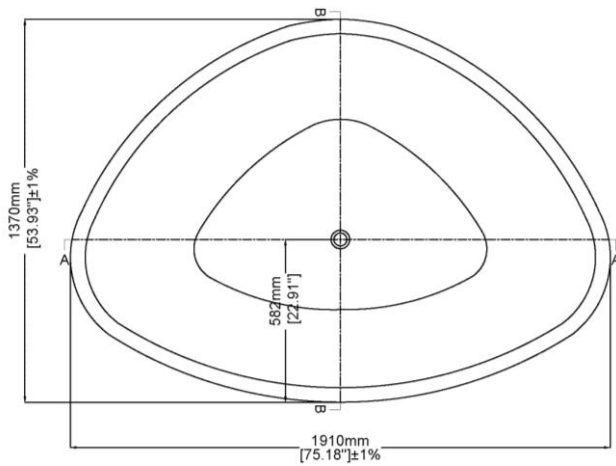

Cove

Free standing bath
H45505

1910 mm X 1370 mm X 550 mm (75.2 " X 53.94 " X 21.65 ")
Available in various reconstituted stone colours.
Please order Chrome/MarbleForm pop up waste separately.

| Mould Code | Description | Available Colours | | |
|------------|-------------|-------------------|--|------------------|
| | | H45505 | Reconstituted stone bath with overflow | Dover White (DW) |
| | | Dune (DU) | Sahara (HA) | Bahia (HB) |
| | | Barley (BA) | Fog (FG) | Taupe (TA) |
| | | Studio (ST) | Armory Grey (AG) | Sable (SA) |
| | | Night Sky (NS) | | |

| Technical Information | |
|---------------------------------|-----------------------|
| Bath weight | 184 kg / 406 lbs |
| Weight with water | 681 kg / 1502 lbs |
| Capacity | 497 L / 131.21 US gal |
| Water depth to overflow | 427 mm / 16.81 " |
| Bathing well area (at overflow) | 1780 mm x 1240 mm |
| | 70.08 " x 48.82 " |
| Bathing well area (to bottom) | 1200 mm x 640 mm |
| | 47.24 " x 25.2 " |