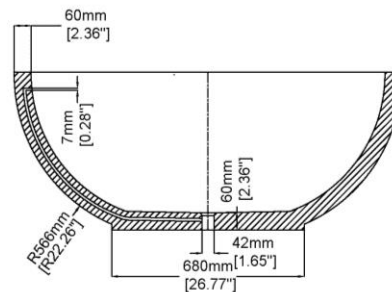

Cove

Free standing bath
H45505

1910 mm X 1370 mm X 550 mm (75.2 " X 53.94 " X 21.65 ")
Available in various reconstituted stone colours.
Please order Chrome/MarbleForm pop up waste separately.

| Mould Code | Description | Available Colours | | |
|------------|-------------|-------------------|--|------------------|
| | | H45505 | Reconstituted stone bath with overflow | Dover White (DW) |
| | | Dune (DU) | Sahara (HA) | Bahia (HB) |
| | | Barley (BA) | Fog (FG) | Taupe (TA) |
| | | Studio (ST) | Armory Grey (AG) | Sable (SA) |
| | | Night Sky (NS) | | |

| Technical Information | |
|---------------------------------|-----------------------|
| Bath weight | 184 kg / 406 lbs |
| Weight with water | 681 kg / 1502 lbs |
| Capacity | 497 L / 131.21 US gal |
| Water depth to overflow | 427 mm / 16.81 " |
| Bathing well area (at overflow) | 1780 mm x 1240 mm |
| | 70.08 " x 48.82 " |
| Bathing well area (to bottom) | 1200 mm x 640 mm |
| | 47.24 " x 25.2 " |

SECTION A-A

SECTION B-B

* All measurements are subject to change and variation.

* This specification sheet should not be used as an installation guide. Please contact Claybrook for CAD drawings.