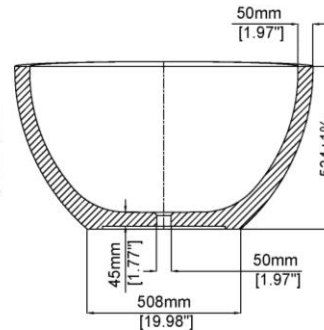

SECTION B-B

* All measurements are subject to change and variation.

* This specification sheet should not be used as an installation guide. Please contact Claybrook for CAD drawings.