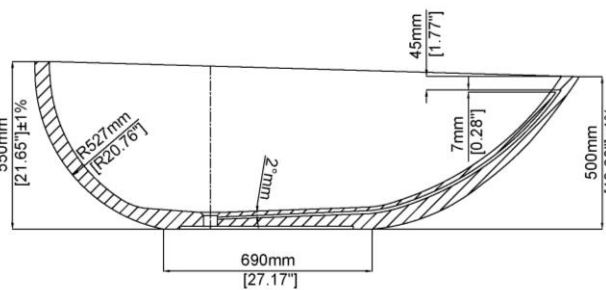

# Eigg

Free standing bath  
H34003

1800 mm X 985 mm X 550 mm ( 70.87 " X 38.78 " X 21.65 " )

Available in various reconstituted stone colours.

Please order Chrome/MarbleForm pop up waste separately.

Mould Code	Description	Available Colours		
		H34003	Reconstituted stone bath with overflow	Dover White (DW)
		Dune (DU)	Sahara (HA)	Bahia (HB)
		Barley (BA)	Fog (FG)	Taupe (TA)
		Studio (ST)	Armory Grey (AG)	Sable (SA)
		Night Sky (NS)		

### TOP VIEW

Technical Information	
Bath weight	210 kg / 463 lbs
Weight with water	490 kg / 1080 lbs
Capacity	280 L / 73.92 US gal
Water depth to overflow	393 mm / 15.47 "
Bathing well area (at overflow)	1650 mm x 880 mm 64.96 " x 34.65 "
Bathing well area (to bottom)	830 mm x 420 mm 32.68 " x 16.54 "