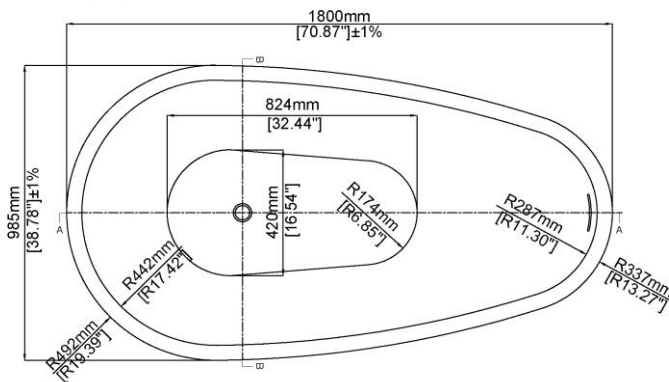

# Eigg

Free standing bath  
H34003

1800 mm X 985 mm X 550 mm ( 70.87 " X 38.78 " X 21.65 " )

Available in various reconstituted stone colours.

Please order Chrome/MarbleForm pop up waste separately.

Mould Code	Description	Available Colours		
		H34003	Reconstituted stone bath with overflow	Dover White (DW)
		Dune (DU)	Sahara (HA)	Bahia (HB)
		Barley (BA)	Fog (FG)	Taupe (TA)
		Studio (ST)	Armory Grey (AG)	Sable (SA)
		Night Sky (NS)		

### TOP VIEW

Technical Information	
Bath weight	210 kg / 463 lbs
Weight with water	490 kg / 1080 lbs
Capacity	280 L / 73.92 US gal
Water depth to overflow	393 mm / 15.47 "
Bathing well area (at overflow)	1650 mm x 880 mm 64.96 " x 34.65 "
Bathing well area (to bottom)	830 mm x 420 mm 32.68 " x 16.54 "

### SECTION A-A